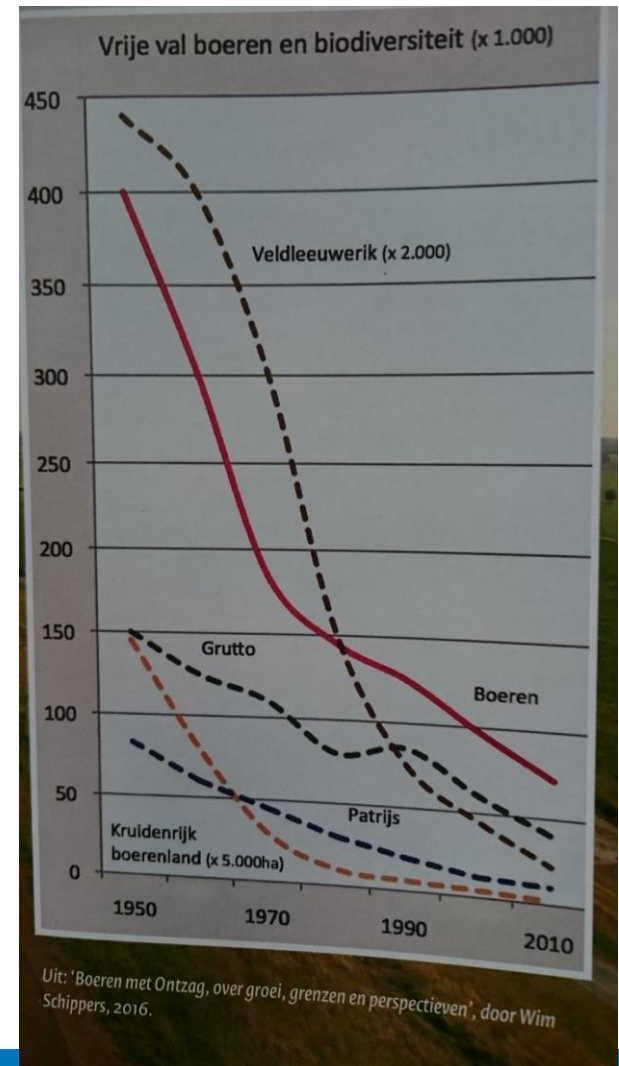

The future of agriculture

- Dutch agriculture great success.
- But.....
- Biodiversity.
- Landscape.
- Environment.
- License to produce...